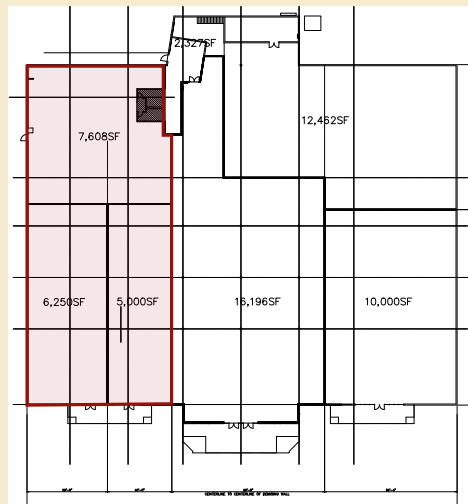

Tenants include:

- Goody's
- Mission Possible
- Hibbett Sporting Goods

DEMOGRAPHICS

	1 mile	3 mile	5 mile
Population	13,371	20,118	40,111
Average Household Income	\$48,206	\$47,575	\$45,182
Number of Households	5,500	8,296	16,321