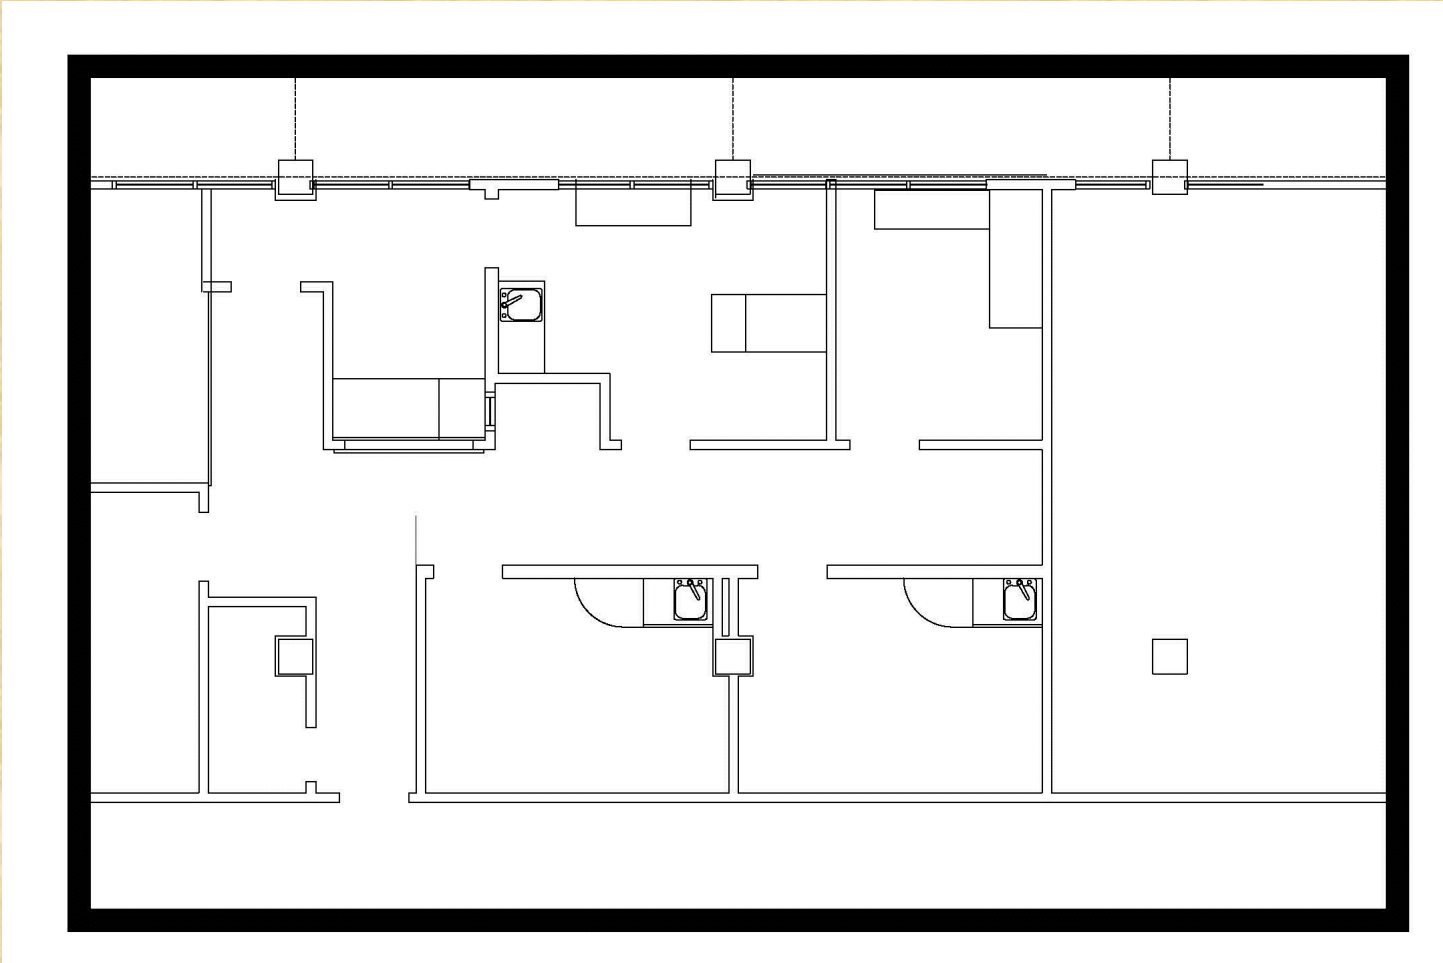

# Space for Lease

3000 Old Canton Road

Suite 455

Jackson, MS

Suite is approximately 1050 square feet

Abundance of natural light

Excellent view of neighborhood

Will build out to suit tenant

**Space for Lease**  
**3000 Old Canton Road**  
**Suite 455**  
**Jackson, MS**

Approximately 1050 square feet