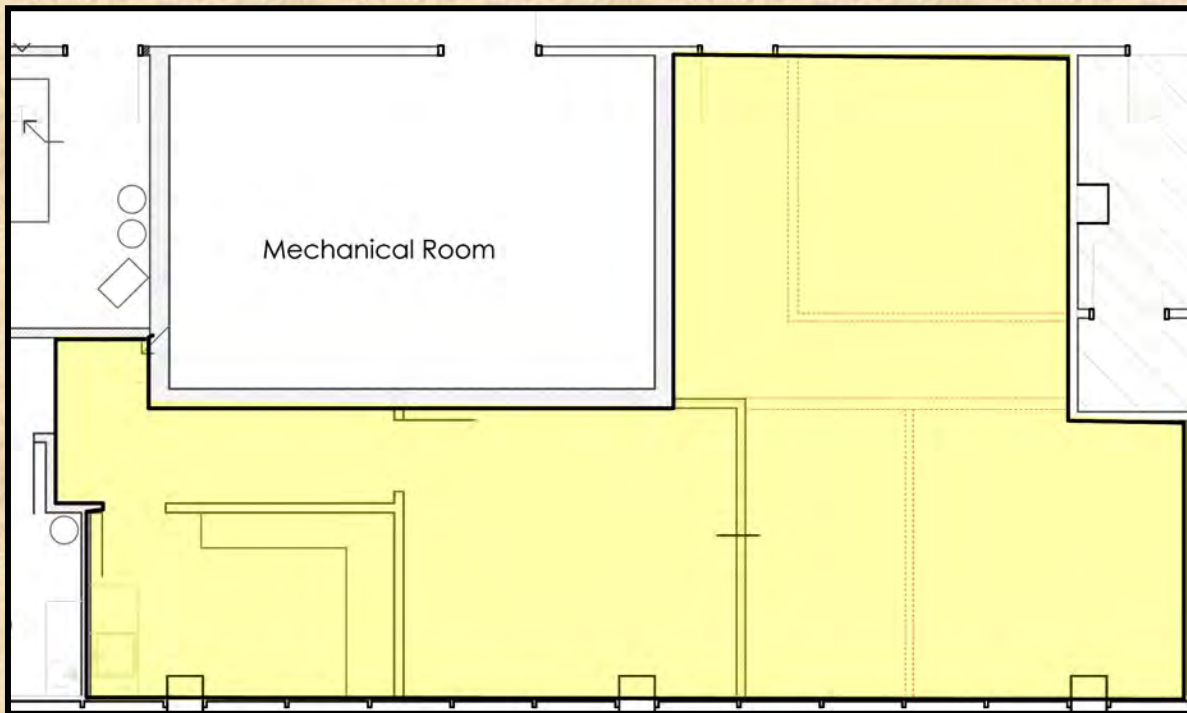

# Space for Lease

3000 Old Canton Road

Suite 250

Jackson, MS

Suite is 846 square feet

Located in Fondren district

Will build out space to suit

**Space for Lease**  
**3000 Old Canton Road**  
**Suite 250**  
**Jackson, MS**

Approximately 846 square feet