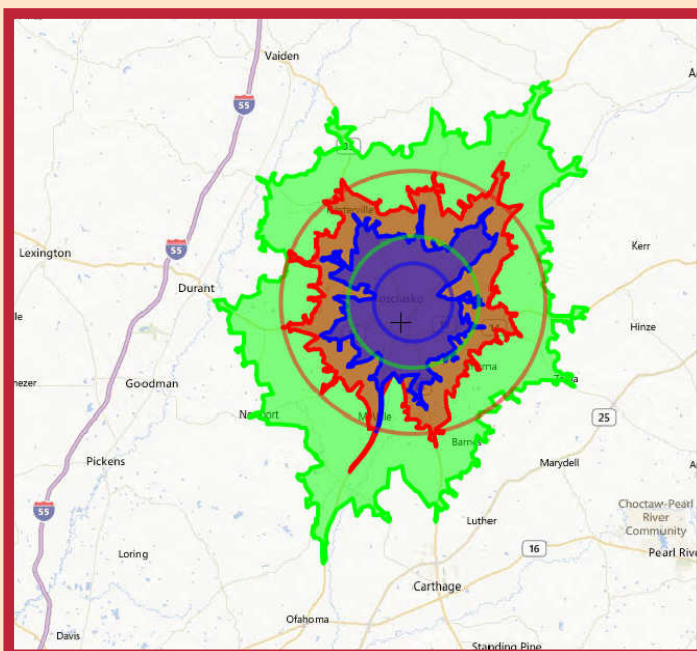

DEMOGRAPHICS

	3 miles	5 miles	10 miles
Population	8,938	10,452	15,418
Average Household Income	\$38,685	\$39,658	\$39,952
Number of Households	3,430	4,030	5,965

DRIVE TIME

	15 mins	20 mins	30 mins
Population	10,085	12,543	18,433
Average Household Income	\$39,034	\$39,034	\$40,000
Number of Households	3,901	4,858	7,181

MEMORIAL PLAZA

KOSCIUSKO, MISSISSIPPI

Kosciusko is located in Attala County Mississippi. It is the county seat of Attala County. Kosciusko is located on the Natchez Trace Parkway, northeast of Jackson and 21 miles east of Interstate 55.

PROPERTY FEATURES

HIGH VISIBILITY WITH:

- Traffic count of 14,000 vehicles per day
- Adjacent to Walmart
- Newer retail center
- National tenants include: Goody's, Hibbett Sports and Advance America

TRAFFIC COUNT MAP