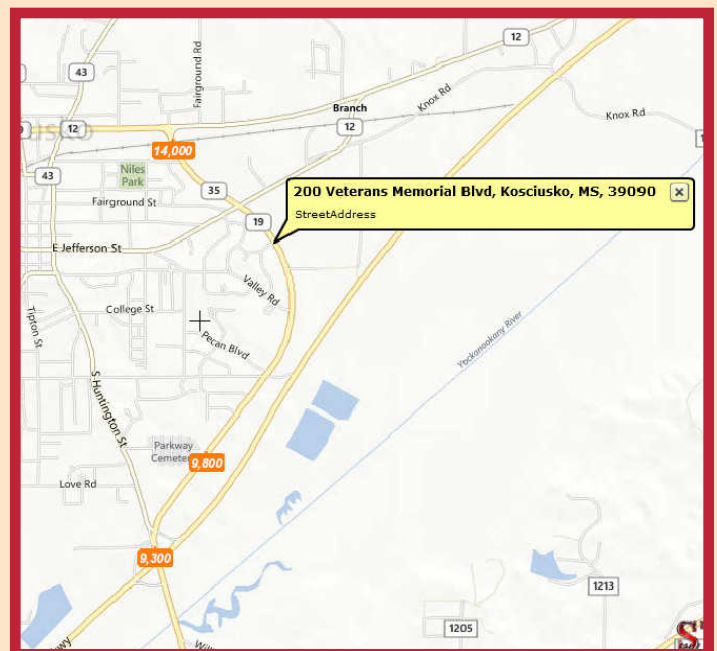

MEMORIAL PLAZA

KOSCIUSKO, MISSISSIPPI

Kosciusko is located in Attala County Mississippi. It is the county seat of Attala County. Kosciusko is located on the Natchez Trace Parkway, northeast of Jackson and 21 miles east of Interstate 55.

PROPERTY FEATURES

HIGH VISIBILITY WITH:

- Traffic count of 14,000 vehicles per day
- Adjacent to Walmart
- Newer retail center
- National tenants include: Goody's, Hibbett Sports and Advance America

TRAFFIC COUNT MAP